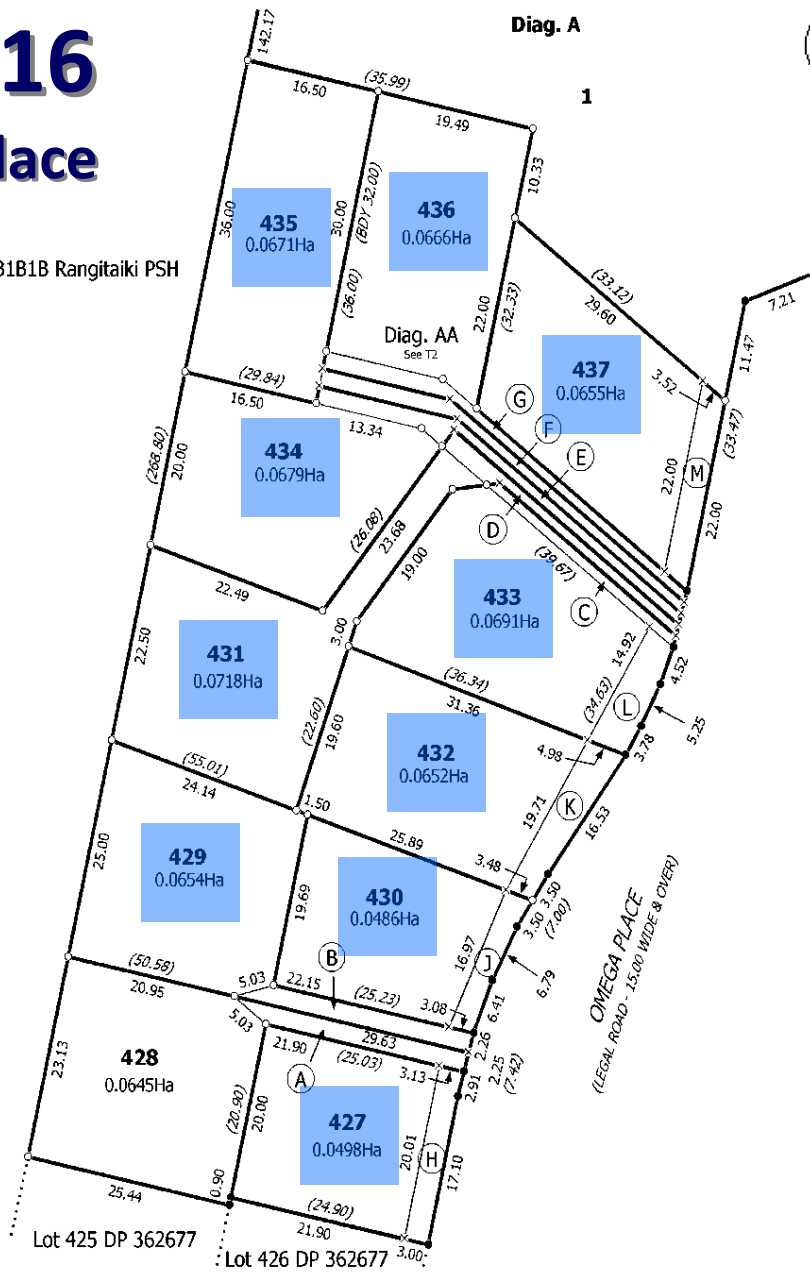

Stage 16 Omega Place

Allot 28B1B1B Rangitaiki PSH

T 1/2

<p>Land District: South Auckland</p> <p>Digitally Generated Plan Generated on: 28/10/2010 10:45am Page 5 of 6</p>	<p>LOTS 1 & 427 - 437 BEING A SUBDIVISION OF LOT 1 DP 362677</p>	<p>Surveyor: Robert Mennen Truter Firm: RPC Ltd Registered Surveyors (Wha)</p>	<p>Title Plan DP 420626 Deposited on: 13/10/2010</p>
---	--	--	--