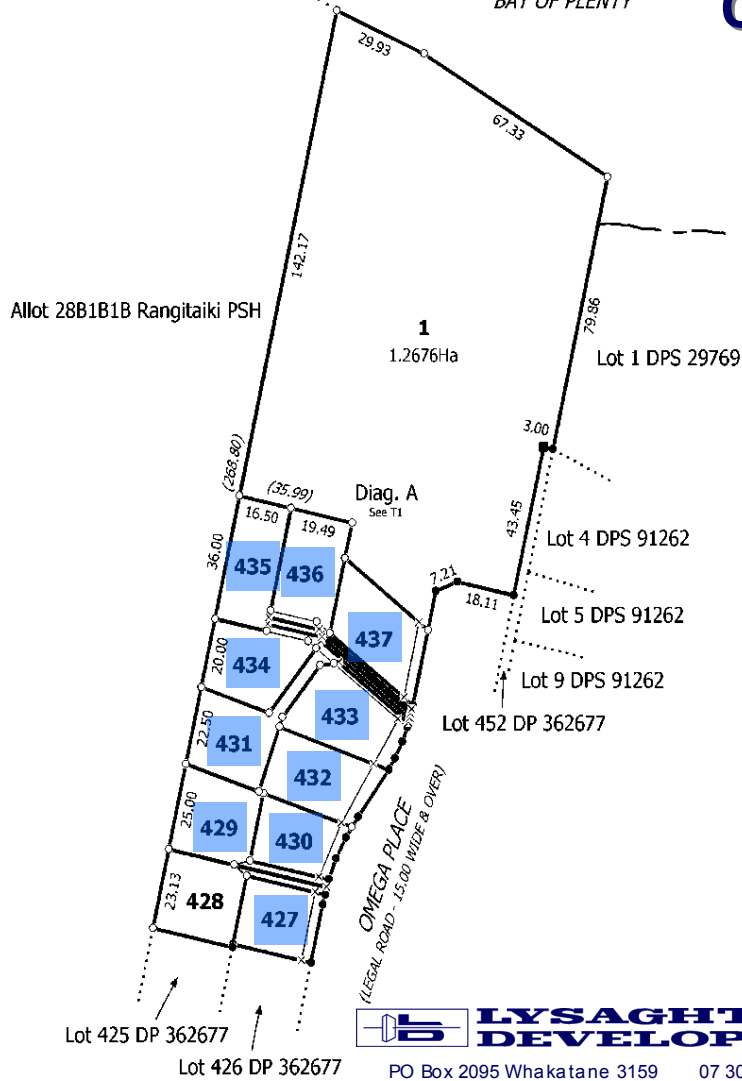

Stage 16 Omega Place

Allot 28B1B1B Rangitaiki PSH

T 1/2

<p>Land District: South Auckland</p> <p>Digitally Generated Plan Generated on: 28/10/2010 10:45am Page 5 of 6</p>	<p>LOTS 1 & 427 - 437 BEING A SUBDIVISION OF LOT 1 DP 362677</p>	<p>Surveyor: Robert Mennen Truter Firm: RPC Ltd Registered Surveyors (Wha)</p>	<p>Title Plan DP 420626 Deposited on: 13/10/2010</p>
---	--	--	--