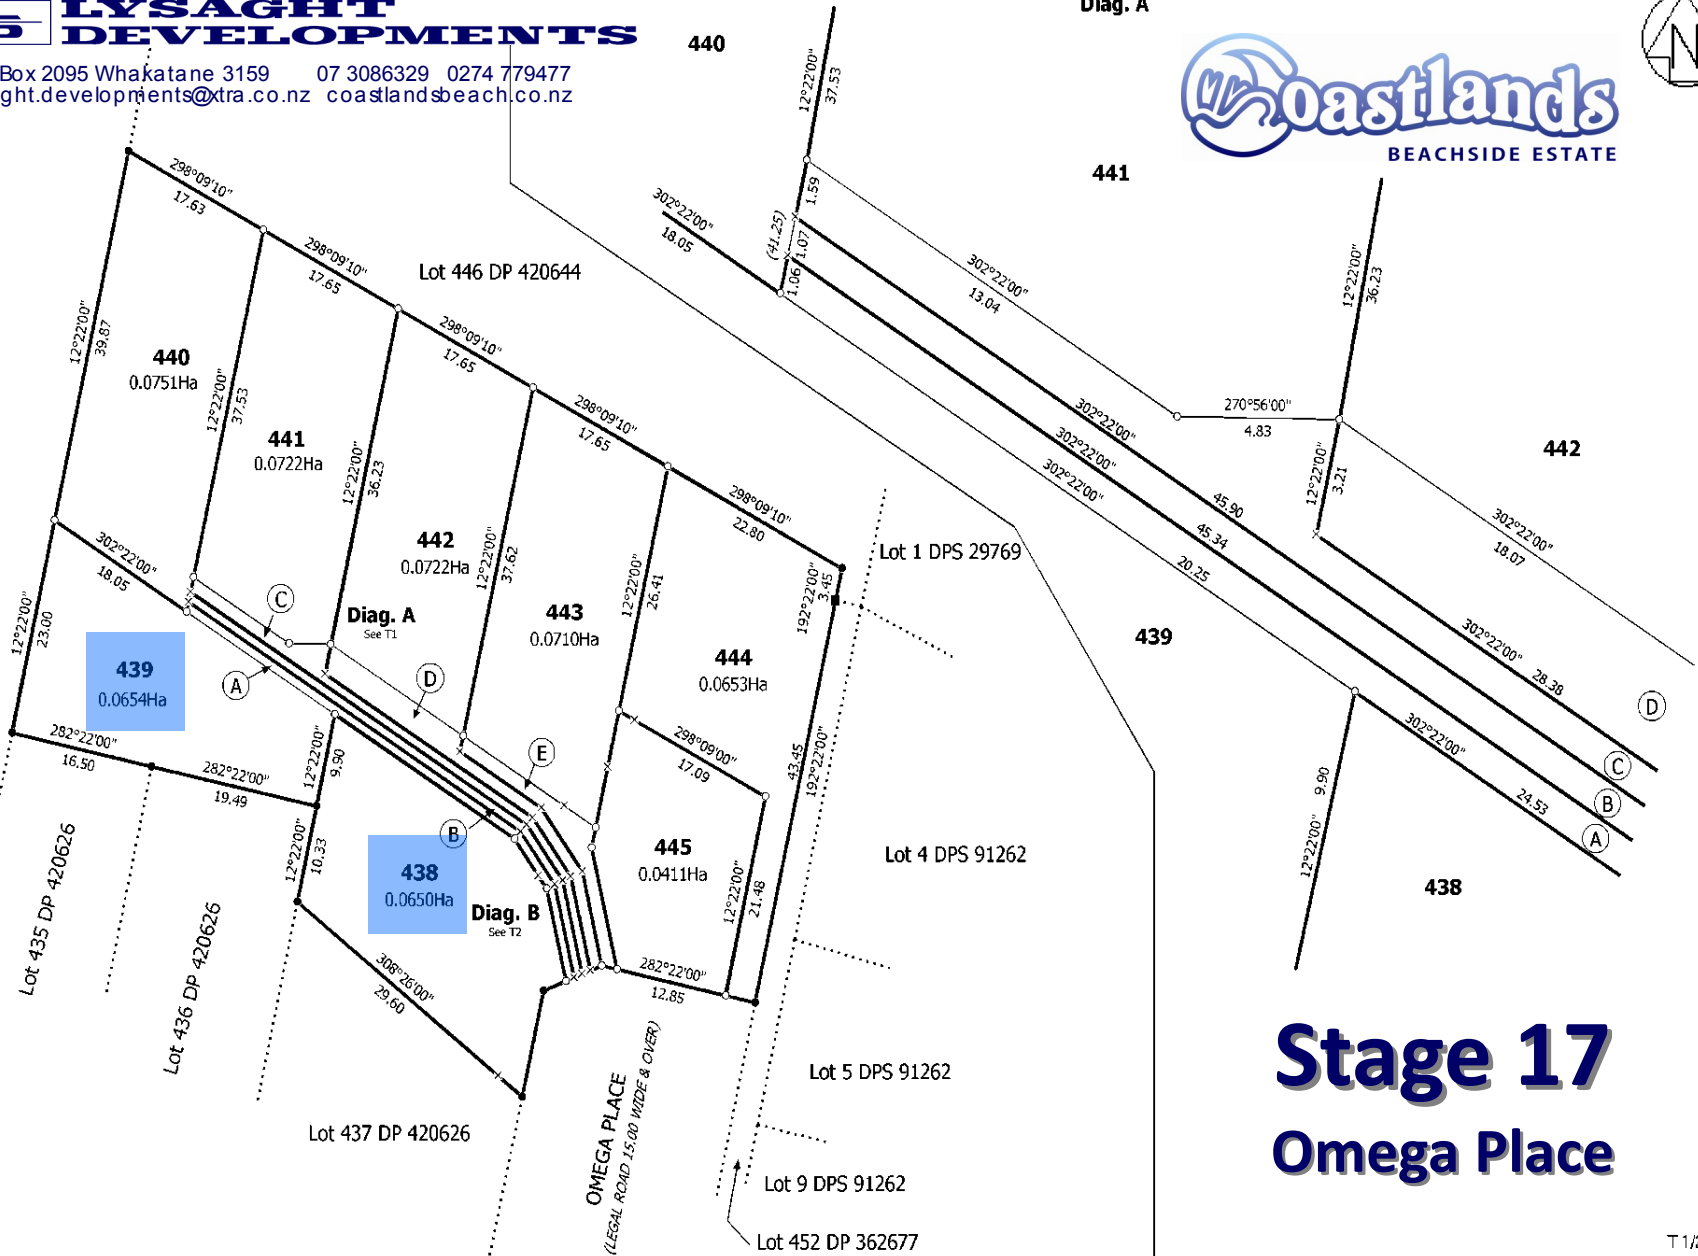

LYSAGHT DEVELOPMENTS

PO Box 2095 Whakatane 3159 07 3086329 0274 779477
lysaght.developments@tra.co.nz coastlandsbeach.co.nz

Allot 28B IB IB Rangitaki PSH

Stage 17 Omega Place

T 1/2

Land District South Auckland
Digitally Generated Plan
Generated on: 07/10/2013 10:39am Page 4 of 5

Lots 438 to 445 being Subdivision of Lot 1 DP 420644

Surveyor: Robert Mennen Truter
Firm: RPC Ltd Registered Surveyors (Wha)

Title Plan
DP 457295
Deposited on: 20/09/2013